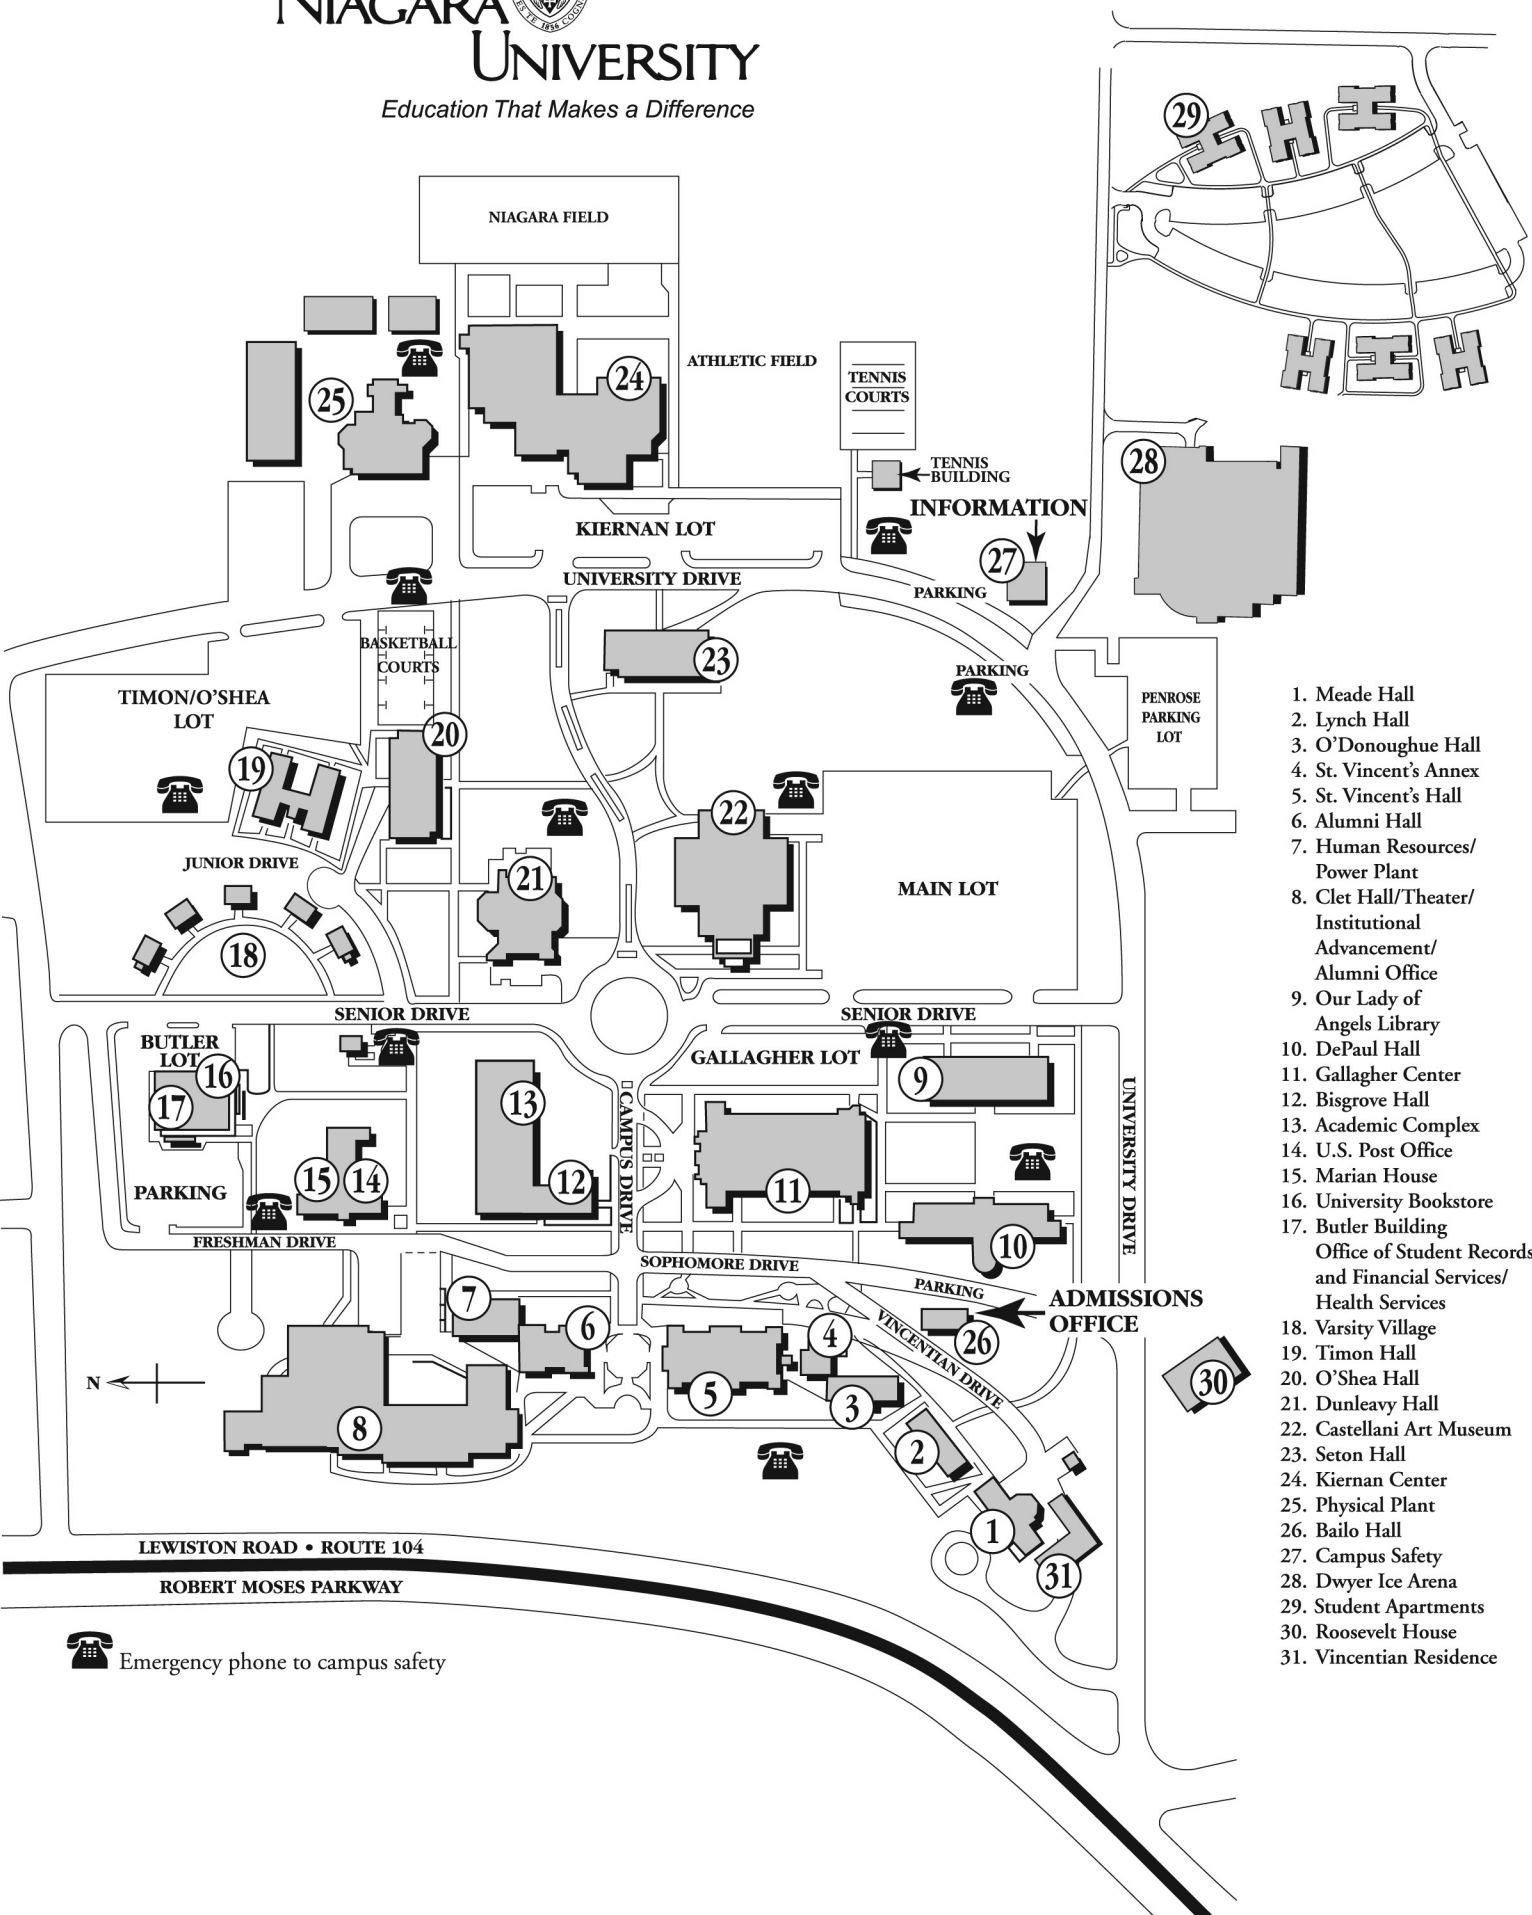

NIAGARA UNIVERSITY

Education That Makes a Difference

1. Meade Hall
2. Lynch Hall
3. O'Donoughue Hall
4. St. Vincent's Annex
5. St. Vincent's Hall
6. Alumni Hall
7. Human Resources/Power Plant
8. Clet Hall/Theater/Institutional Advancement/Alumni Office
9. Our Lady of Angels Library
10. DePaul Hall
11. Gallagher Center
12. Bisgrove Hall
13. Academic Complex
14. U.S. Post Office
15. Marian House
16. University Bookstore
17. Butler Building
Office of Student Records and Financial Services/Health Services
18. Varsity Village
19. Timon Hall
20. O'Shea Hall
21. Dunleavy Hall
22. Castellani Art Museum
23. Seton Hall
24. Kiernan Center
25. Physical Plant
26. Bailo Hall
27. Campus Safety
28. Dwyer Ice Arena
29. Student Apartments
30. Roosevelt House
31. Vincentian Residence

 Emergency phone to campus safety