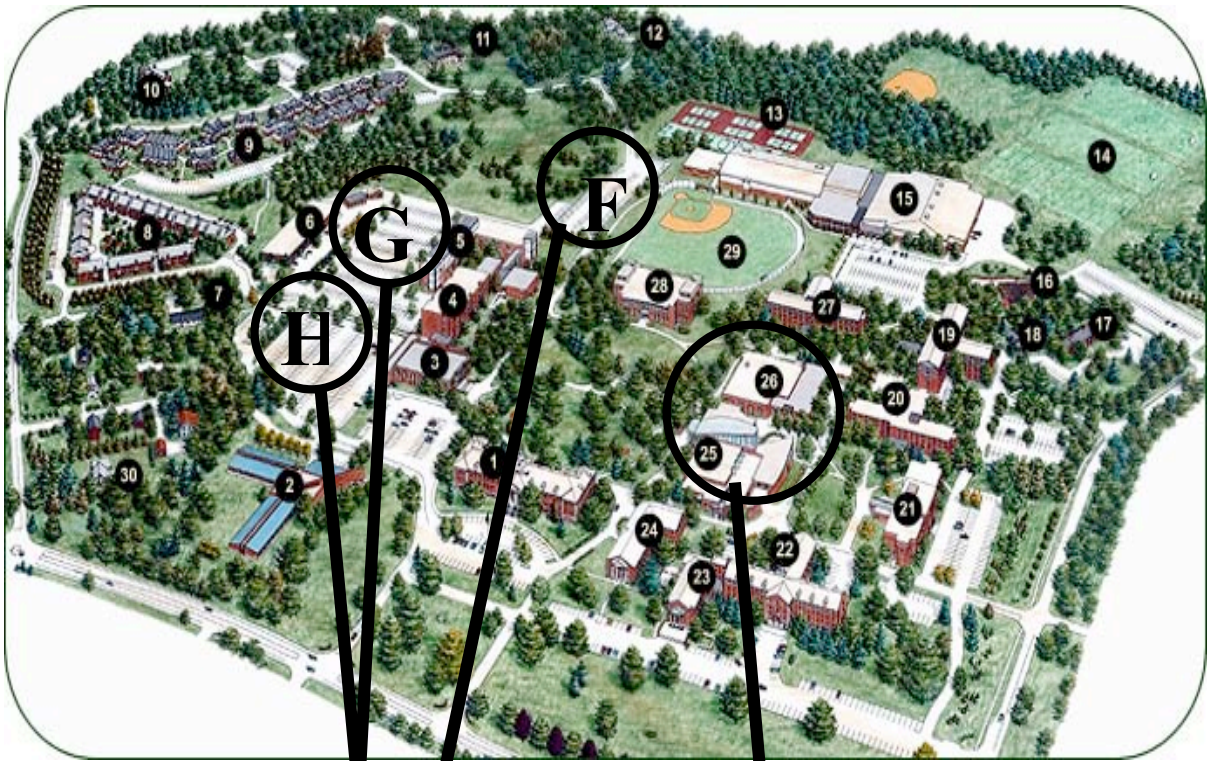

Siena College Campus Map

Guest Parking
Lots

Sarazen Student Union
(SSU) & Serra Dining Hall

1. Siena Hall
2. Friary
3. Foy Hall
4. Roger Bacon Hall
5. Morrell Science Center
6. Facilities/Security Office
7. Social Work House
8. MacClosky Square Townhouses
9. Cushing Village Townhouses
10. St. Francis House
11. Colbeth Hall
12. Clare Center
13. Tennis Courts
14. Athletic Fields
15. Marcelle Athletic Complex (MAC)
16. Fr. Benjamin Kuhn, OFM House
17. McGuire Hall
18. Carriage House
19. Hennepin Residence Hall
20. Ryan Residence Hall
21. Padua Residence Hall

22. Hines Residence Hall
23. Chapel
24. Kiernan Hall
25. Sarazen Student Union (Molinari Room)
26. Serra Dining Hall
27. Plassman Re